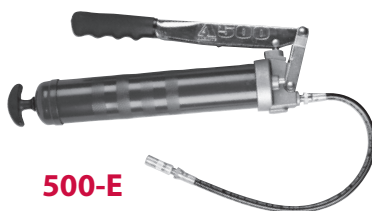

## PROFESSIONAL SERIES

Alemite Professional Series Grease Guns are designed to consistently deliver excellent performance, and are known for their reliability and durability. Available in standard and high volume models, with 16 ounce or 24 ounce cylinder capacity.

### Lever Guns

**500**

**500-E**

**500-L**

Product #	Description	Pressure	Delivery	Cylinder Capacity	Included Items
500	Lever Gun	10,000 psi	1 oz/21 strokes	16 oz	Rigid extension, coupler, loader fitting
500-E	Lever Gun with Hose	10,000 psi	1 oz/21 strokes	16 oz	18" flexible hose, coupler, loader fitting
500-L	Lever Gun, High Capacity	10,000 psi	1 oz/21 strokes	24 oz	Rigid extension, coupler, loader fitting

### Pistol Grip Guns

**FEATURES:**

- Develops up to 7,500 psi pressure
- Simple, quick priming – heavy duty follower spring to maintain prime
- Exclusive dual leverage feature – volume or pressure mode
- Ergonomic, rugged cast handle
- Universal follower for cartridge and bulk use
- Reliable, long lasting coupler
- Bleeder valve

**555**

**555-E**

Product #	Description	Pressure	Delivery	Cylinder Capacity	Included Items
555	Pistol Grip Gun	7,500 psi	1 Oz/30 strokes (high volume mode)	16 Oz	Rigid extension and coupler
555-E	Pistol Grip Gun	7,500 psi	1 Oz/30 strokes (high volume mode)	16 Oz	18" flexible hose and coupler