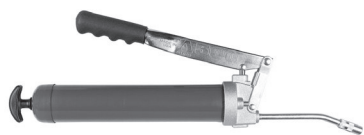

## PROFESSIONAL SERIES

Alemite Professional Series Grease Guns are designed to consistently deliver excellent performance, and are known for their reliability and durability. Available in standard and high volume models, with 16 ounce or 24 ounce cylinder capacity.

### Lever Guns

**500**

**500-E**

**500-L**

Product #	Description	Pressure	Delivery	Cylinder Capacity	Included Items
500	Lever Gun	10,000 psi	1 oz/21 strokes	16 oz	Rigid extension, coupler, loader fitting
500-E	Lever Gun with Hose	10,000 psi	1 oz/21 strokes	16 oz	18" flexible hose, coupler, loader fitting
500-L	Lever Gun, High Capacity	10,000 psi	1 oz/21 strokes	24 oz	Rigid extension, coupler, loader fitting

### Pistol Grip Guns

**FEATURES:**

- Develops up to 7,500 psi pressure
- Simple, quick priming – heavy duty follower spring to maintain prime
- Exclusive dual leverage feature – volume or pressure mode
- Ergonomic, rugged cast handle
- Universal follower for cartridge and bulk use
- Reliable, long lasting coupler
- Bleeder valve

**555**

**555-E**

Product #	Description	Pressure	Delivery	Cylinder Capacity	Included Items
555	Pistol Grip Gun	7,500 psi	1 Oz/30 strokes (high volume mode)	16 Oz	Rigid extension and coupler
555-E	Pistol Grip Gun	7,500 psi	1 Oz/30 strokes (high volume mode)	16 Oz	18" flexible hose and coupler